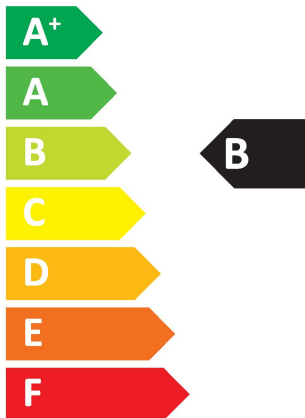

ENERGY

VORTEX PRO
COMBI XS 26

50 dB

26
kW